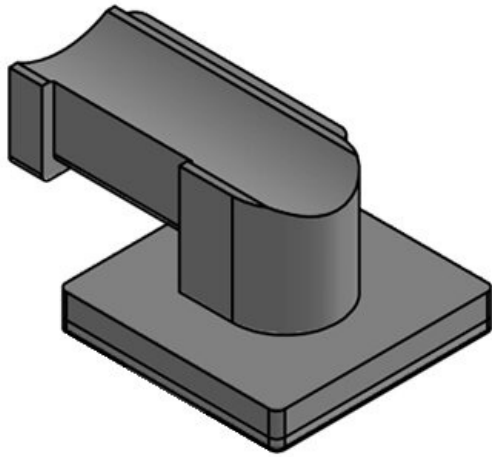

ArtNr. **61080.9005**
EAN **4251269334**
894
Antal **50**
Suitable for: **KLKB 200 x**
13, KLB 10,
KLB 15
Längd **41 mm**
Bredd **27 mm**
Höjd **18 mm**

KBH-KS 24