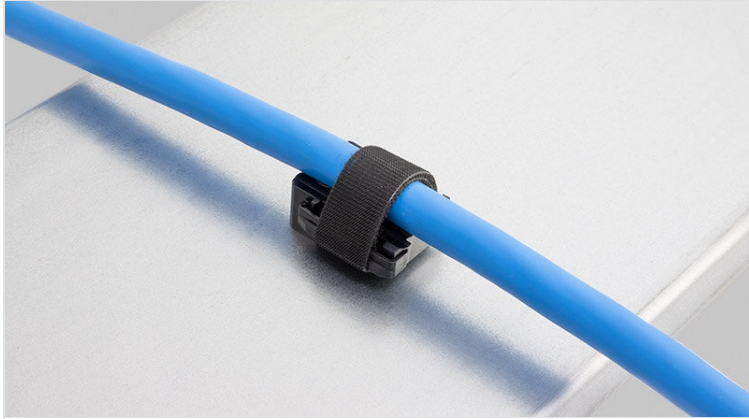

# Kardborrehållare KBH

för kardborrebuntband & kardborrar

RoHS  
compliant

Made in  
Germany

Hook-and-loop tape holders serve as holders for hook-and-loop cable ties, which can be mounted quickly and easily in a variety of ways. These holders can be used in combination with [hook-and-loop cable ties KLKB](#) and [hook-and-loop tape KLB](#).

The KBH can be installed very quickly: the KBH-R with a 90° twist lock on profiles from Bosch Rexroth, MiniTec, item, MayTec, 80/20 and Rittal and the KBH-S with universal screw installation. There are also self-adhesive versions (KBH-KS) as well as versions for mounting on C-rails and top hat rails.