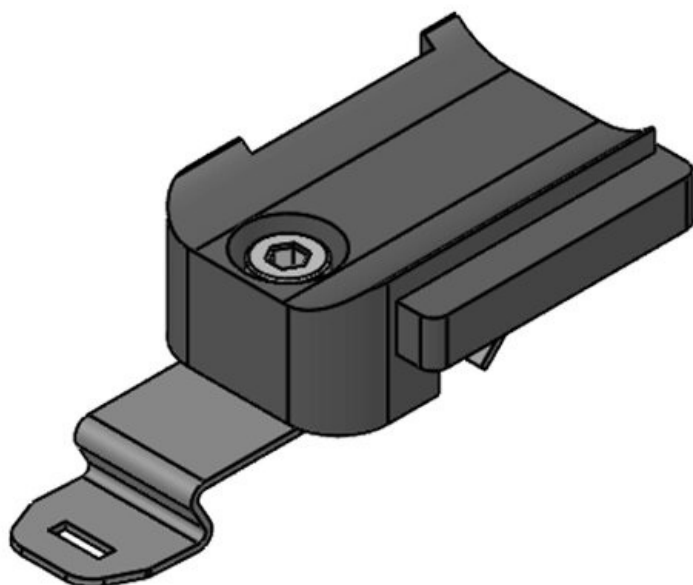

ArtNr. **61069** Monteringshøj **14,8 mm**
EAN **4251269333** d
644
Antal **10**
Suitable for: **KLKB 200 x**
13, KLB 10,
KLB 15, KLB
20
Längd **62,3 mm**
Bredd **27,1 mm**
Höjd **21,7 mm**