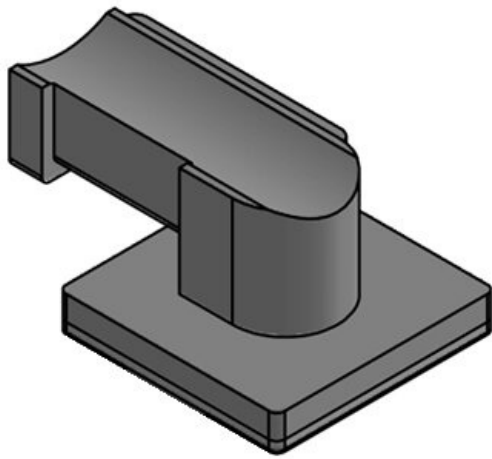

KBH-KS 12

ArtNr. **61080**
EAN **4251269334**
856
Antal **10**
Suitable for: **KLKB 200 x**
13, KLB 10,
KLB 15
Längd **41 mm**
Bredd **27 mm**
Höjd **18 mm**

KBH-KS 12