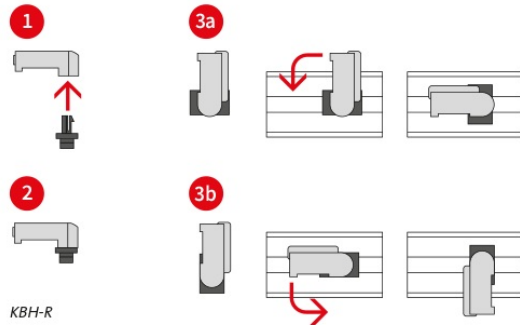

Specifikationer

Material	Polyamid
Temperatur	-40 C° till 140 C°
Egenskaper	silikonfri, halogenfri

Fördelar

Produkttyper och storlekar