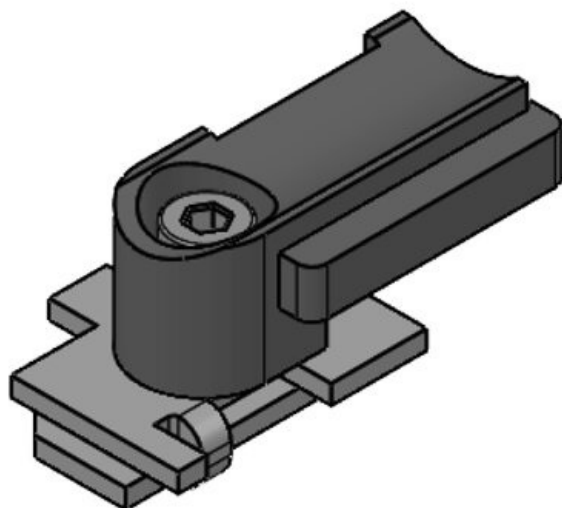

ArtNr. **61070** Monteringshøj **13,5 mm**
EAN **4251269333** d
675
Antal **10**
Suitable for: **KLKB 200 x**
13, KLB 10,
KLB 15
Längd **41 mm**
Bredd **22,5 mm**
Höjd **20 mm**