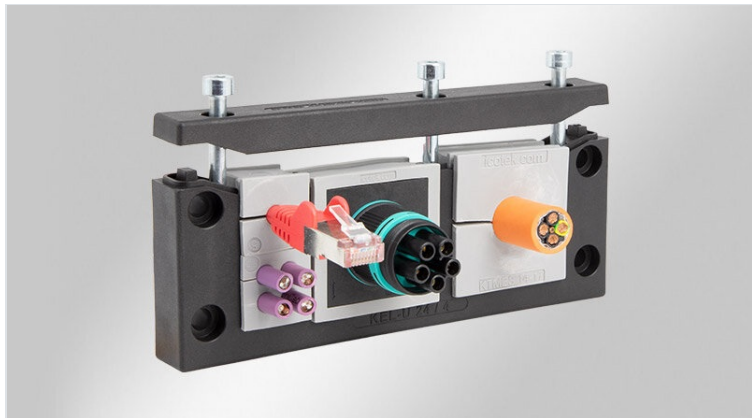

KEL-U | KEL-E | Gedeelde kabelinvoerframes

voor kabels met connectoren / IP54 / UL Type 12

WE
CONTROL
COMPONENTS

[Bestel direct online @ CC Nederland »](#)

[Voor aanvragen uit België klik hier »](#)

Split cable entry system for routing cables with connectors providing an IP54 / UL Type 12 rating. Routing, sealing and providing strain relief for cable diameters from 1 to 35 mm.

The cable entry system is easy to install. [Cable grommets](#) are placed into compartments and are securely fixed to the frame during assembly.

The KEL-U frames match exactly the cut-out dimensions for 10-, 16- and 24-pin standard industrial connectors. Either a cut-out of 36 mm or 46 mm in height can be chosen depending on the cables being routed. The KEL-U-B frame matches the cut-out dimensions of 46 × 46 mm measuring instruments.

For tool-free assembly / disassembly of the cable entry frames the [snap mounting frame KEL-SNAP](#) can be used.

The single-row versions KEL-E are particularly suited for flat connectors. The small frames are ideal for applications with limited space.

The version with threaded bushings enables the cable entry frame to be screwed onto the housing from the inside out. This protects against vandalism and tampering with the housing from the outside.

Specificaties