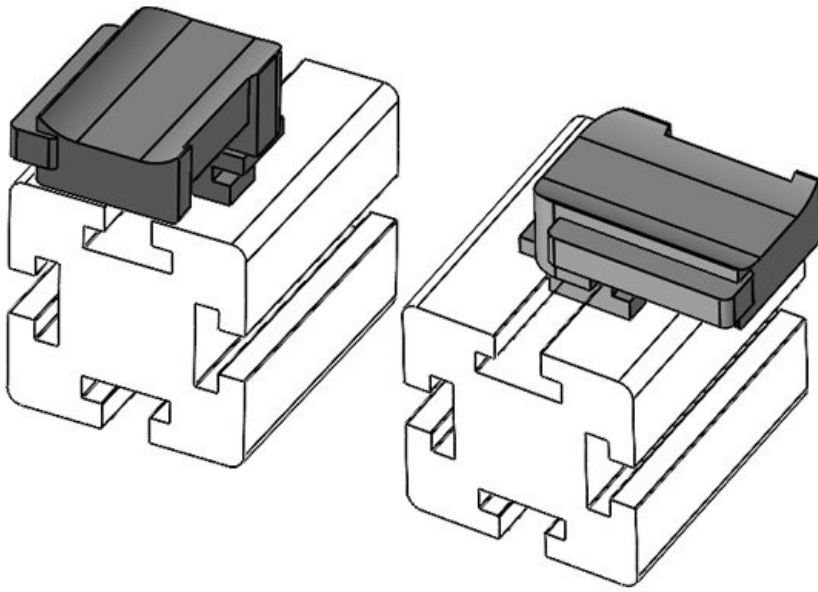

KBH-R 24 item G6

Part No.	61062	Mounting	18 mm
EAN	4251269333	height	
	491		
Package quantity	10		
Suitable for:	KLKB 200 x 13, KLB 10, KLB 15, KLB 20		
Length	38 mm		
Width	24,5 mm		
Height	26 mm