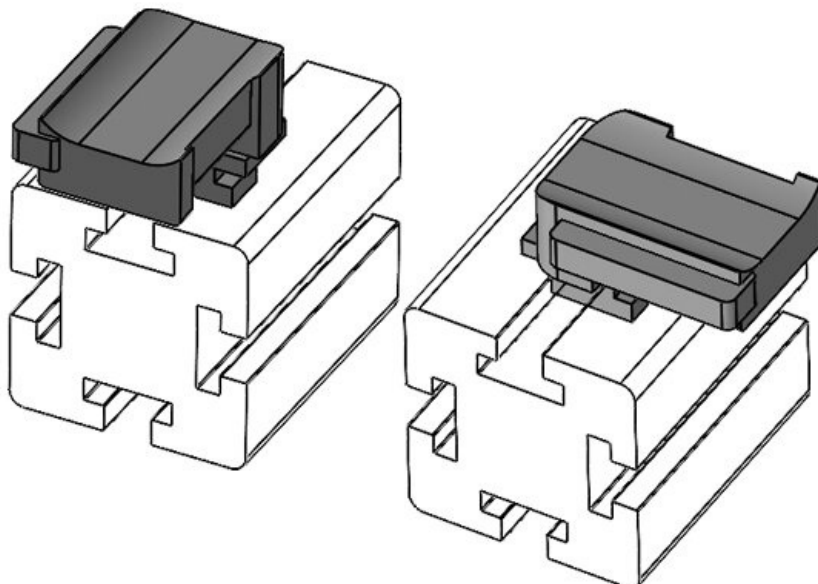

18 mm

Package quantity
Suitable for:

10
KLKB 200 x 13, KLB 10, KLB 15, KLB 20

Length
Width
Height

38 mm
24,5 mm
26 mm

KBH-R 24 MiniTec / item G8

Part No.
EAN

61052.9005
4251269331
701