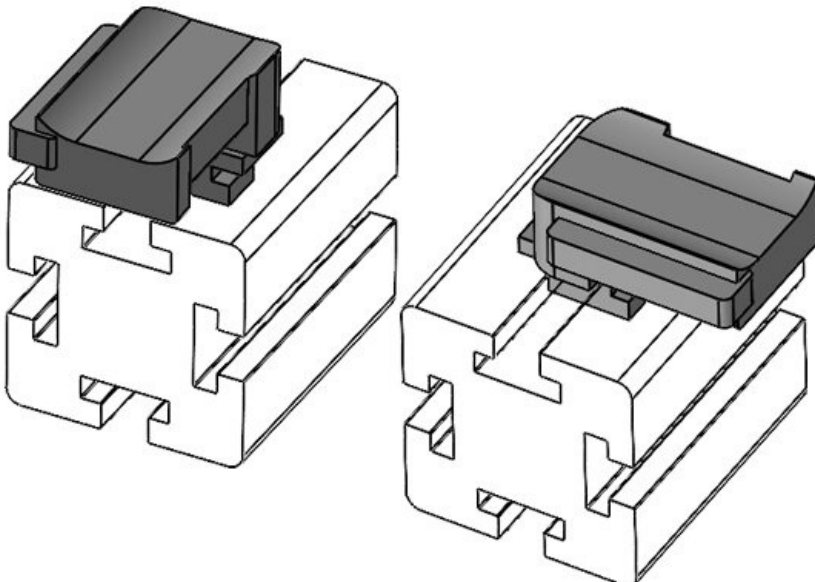

KBH-R 24 MiniTec G8

Part No.	61049	Mounting height	18 mm
EAN	4251269331480		
Package quantity	10		
Suitable for:	KLKB 200 x 13, KLB 10, KLB 15, KLB 20		
Length	38 mm		
Width	24,5 mm		
Height	24 mm