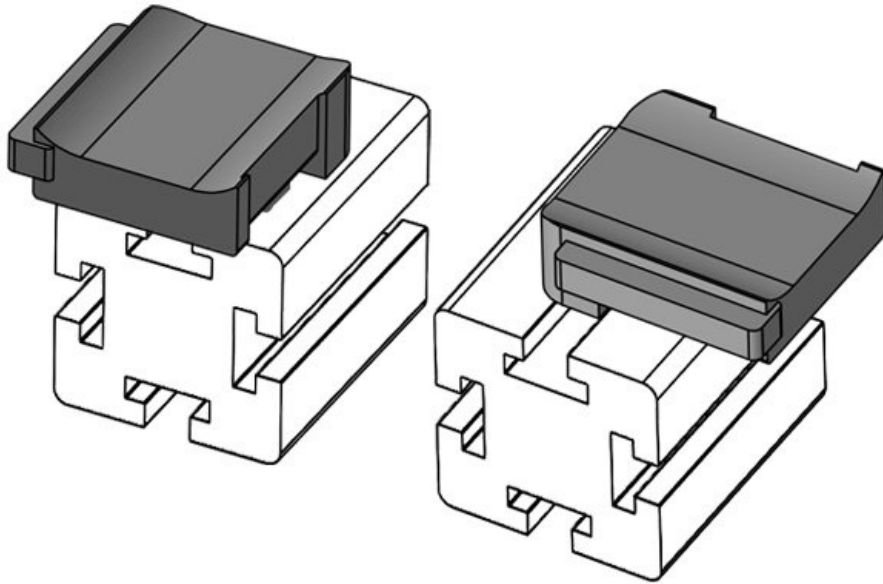

Mounting height

18 mm

Package quantity
Suitable for:

50
KLKB 200 x
13, KLB 10,
KLB 15, KLB
20

Length
Width
Height

38 mm
24,5 mm
23 mm

KBH-R 36 80/20 (25 x 25 mm)

Part No.	61086	Mounting	19 mm
EAN	4251269334	height	
Package quantity	10		
Suitable for:	KLKB 300 x 17, KLB 15, KLB 20, KLB 25		
Length	43 mm		
Width	36,5 mm		
Height	24 mm		