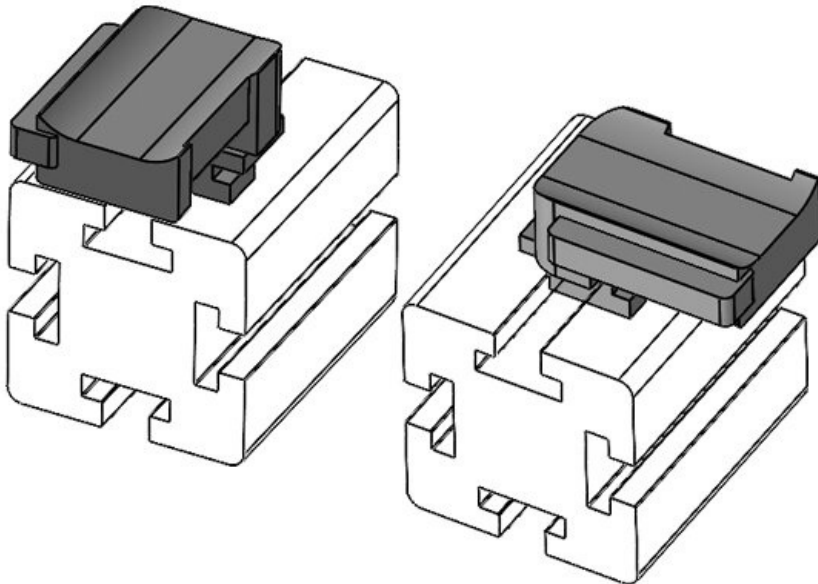

KBH-R 24 Bosch Rexroth G10

Part No.	61058.9005	Mounting	18 mm
EAN	4251269331	height	
	763		
Package quantity	50		
Suitable for:	KLKB 200 x 13, KLB 10, KLB 15, KLB 20		
Length	38 mm		
Width	24,5 mm		
Height	26 mm