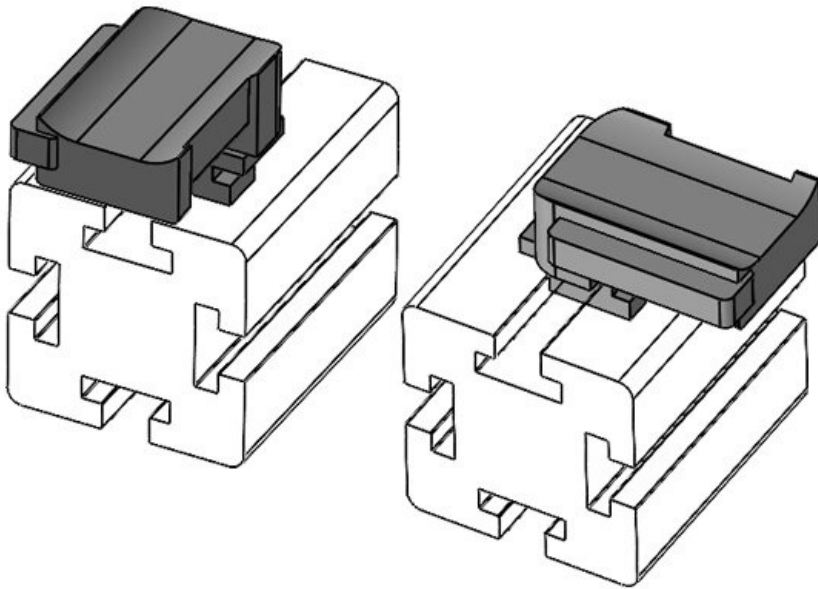

KBH-R 24 Bosch Rexroth G10

Part No.	61058	Mounting	18 mm
EAN	4251269331	height	
	572		
Package quantity	10		
Suitable for:	KLKB 200 x 13, KLB 10, KLB 15, KLB 20		
Length	38 mm		
Width	24,5 mm		
Height	26 mm