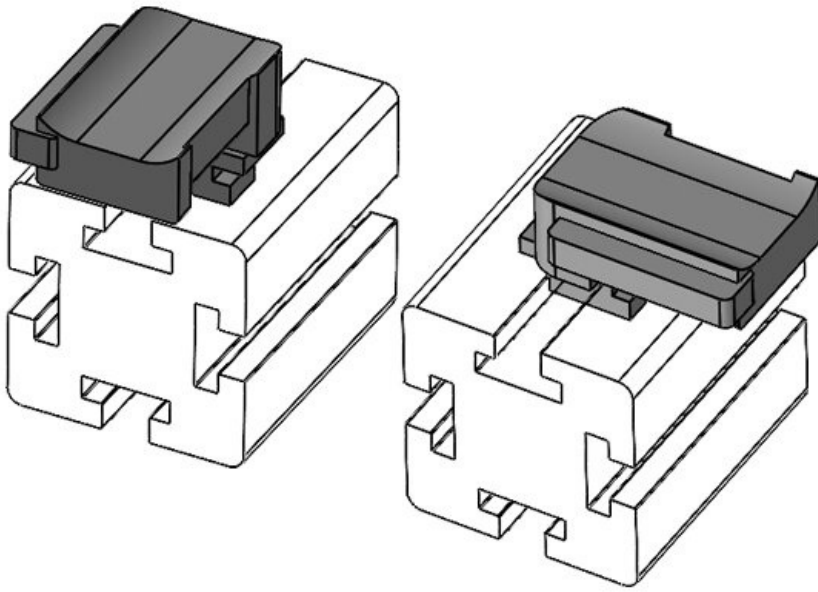

KBH-R 24 MiniTec G8

Part No.	61049.9005	Mounting	18 mm
EAN	4251269331	height	
Package quantity	50		
Suitable for:	KLKB 200 x 13, KLB 10, KLB 15, KLB 20		
Length	38 mm		
Width	24,5 mm		
Height	24 mm