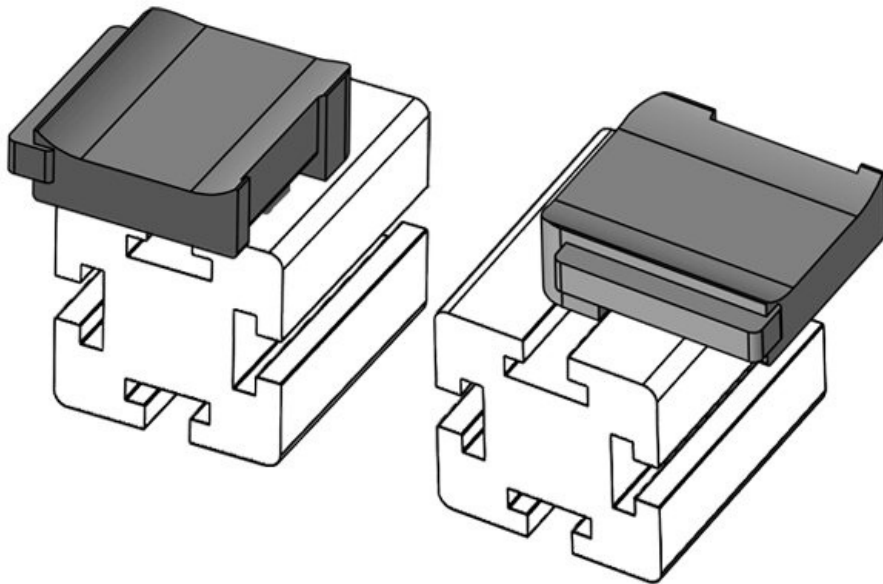

KBH-R 36 80/20 (25 x 25 mm)

Part No.	61086.9005	Mounting	19 mm
EAN	4251269334	height	
Package quantity	50		
Suitable for:	KLKB 300 x 17, KLB 15, KLB 20, KLB 25		
Length	43 mm		
Width	36,5 mm		
Height	24 mm		

KBH-R 12 80/20 (40 x 40 mm)

Part No.	61088	Mounting height	16,5 mm
EAN	4251269335013		
Package quantity	10		
Suitable for:	KLKB 200 x 13, KLB 10, KLB 15		
Length	34 mm		
Width	13,5 mm		
Height	21 mm		

KBH-R 12 80/20 (40 x 40 mm)

Part No.	61088.9005	Mounting height	16,5 mm
EAN	4251269335051		
Package quantity	50		
Suitable for:	KLKB 200 x 13, KLB 10, KLB 15		
Length	34 mm		
Width	13,5 mm		
Height	21 mm