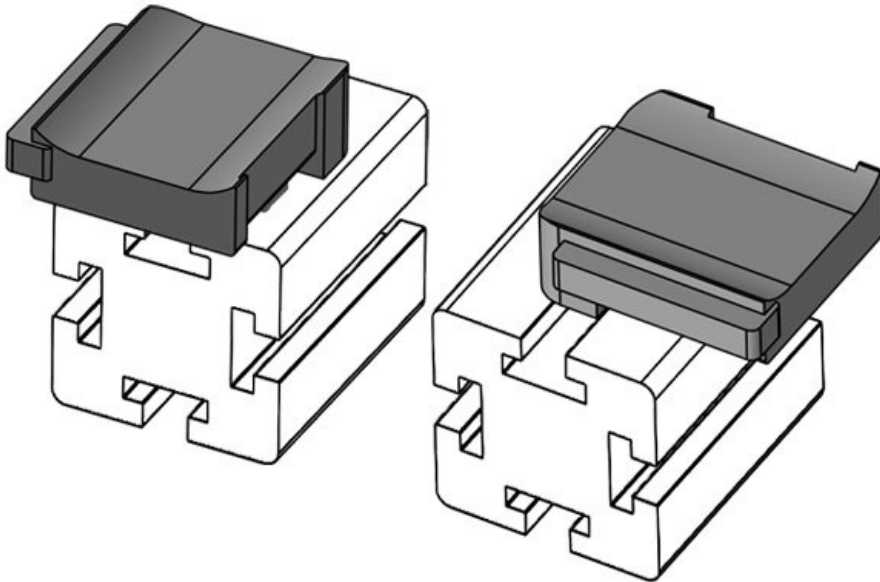

KBH-R 36 MiniTec G8

Part No.	61050	Mounting	19 mm
EAN	4251269331	height	
Package quantity	10		
Suitable for:	KLKB 300 x 17, KLB 15, KLB 20, KLB 25		
Length	43 mm		
Width	36,5 mm		
Height	23 mm