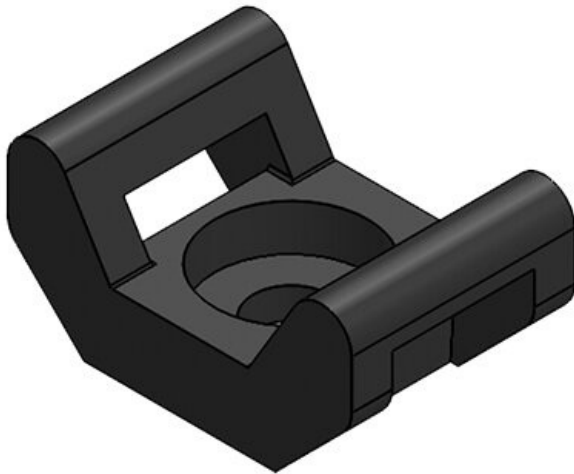

KBH-S 36-2 M5

Part No.	61033	No. of screw	2
EAN	4251269331	holes	
	381	Diam. of screw	5,3 mm
Package quantity	10	holes	
Suitable for:	KLKB 300 x 17, KLB 15, KLB 20, KLB 25		
Length	43 mm		
Width	36,5 mm		
Height	16 mm		

KBH-S 36-2 M5

Part No.	61033.9005	No. of screw	2
EAN	4251269331	holes	
	626	Diam. of screw	5,3 mm
Package quantity	50	holes	
Suitable for:	KLKB 300 x 17, KLB 15, KLB 20, KLB 25		
Length	43 mm		
Width	36,5 mm		
Height	16 mm		

KBH-S

Part No. **61019**
EAN **4251269315**
909
Package **100**
quantity
Suitable for: **KLKB 200 ×**
7, KLKB 200
× 13, KLB 10
No. of screw **1**
holes
Diam. of screw **5,3 mm**
holes

KBH-SB

Part No. **61002**
EAN **4251269315**
824
Package **100**
quantity
Suitable for: **KLKB 200 ×**
7
No. of screw **1**
holes
Diam. of screw **5,3 mm**
holes