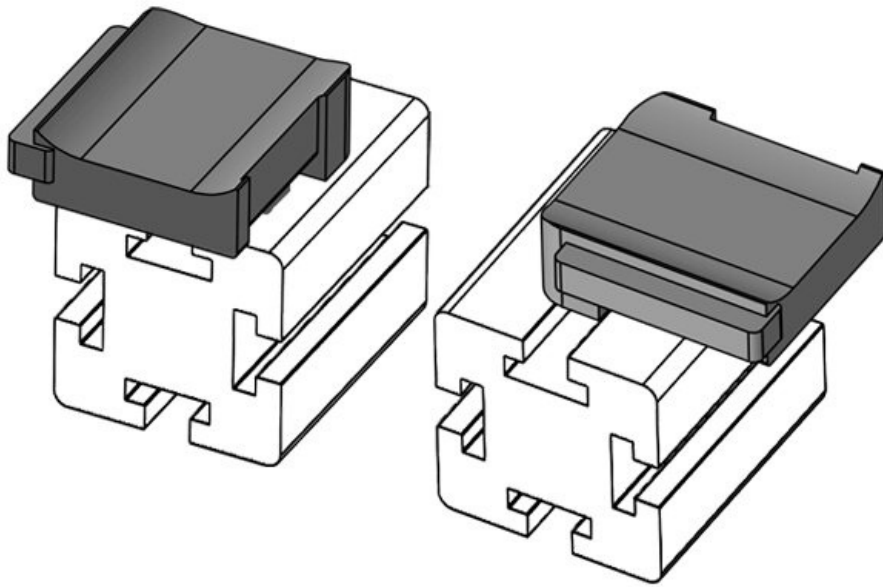

Mounting height

18 mm

Package quantity
Suitable for:

50
KLKB 200 x 13, KLB 10, KLB 15, KLB 20

Length
Width
Height

38 mm
24,5 mm
26 mm

KBH-R 36 MiniTec / item G8

Part No.	61053	Mounting	19 mm
EAN	4251269331	height	
Package quantity	527		
Suitable for:	10		
	KLKB 300 x 17, KLB 15, KLB 20, KLB 25		
Length	43 mm		
Width	36,5 mm		
Height	24,5 mm		