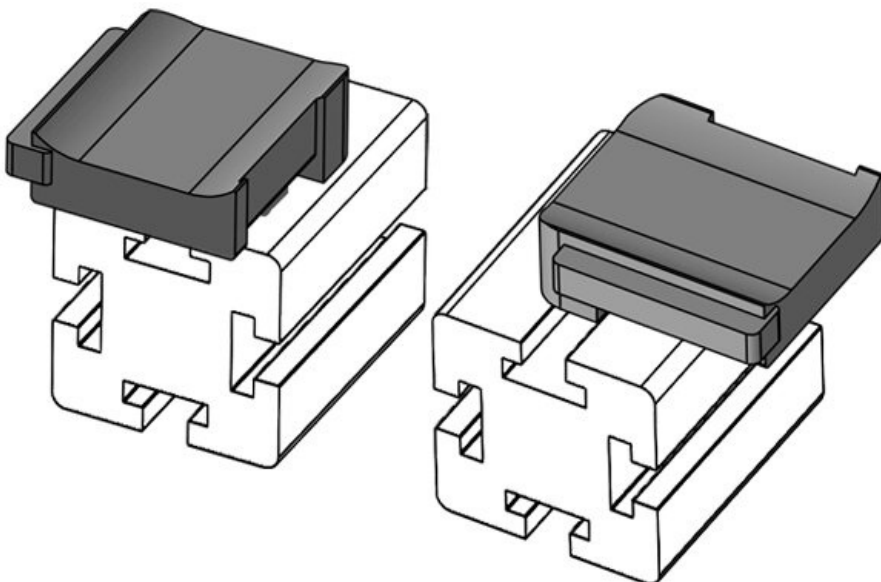

KBH-R 36 item G6

Part No.	61063	Mounting	19 mm
EAN	4251269333	height	
	507		
Package quantity	10		
Suitable for:	KLKB 300 x 17, KLB 15, KLB 20, KLB 25		
Length	43 mm		
Width	36,5 mm		
Height	24,5 mm