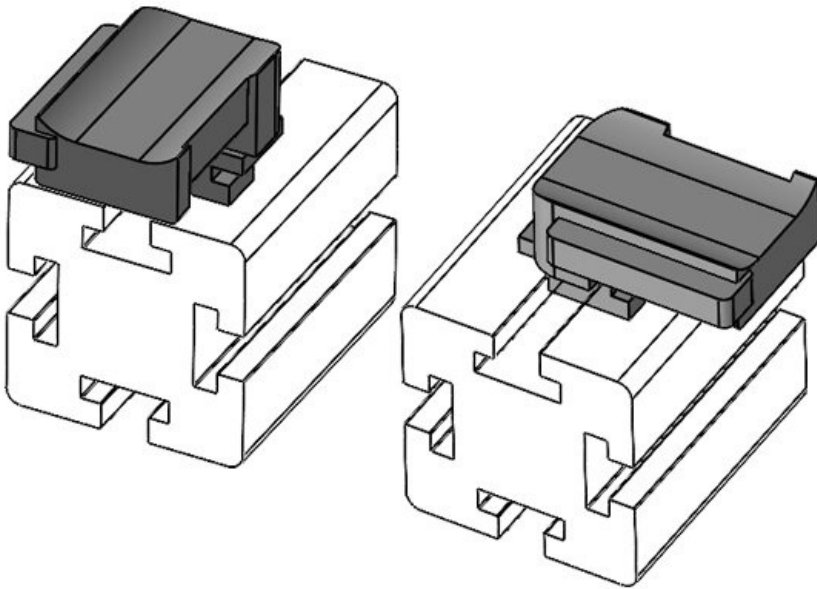

KBH-R 24 MayTec PG40 G8.3

Part No.	61066.9005	Mounting	18 mm
EAN	4251269333	height	
	613		
Package quantity	50		
Suitable for:	KLKB 200 x 13, KLB 10, KLB 15, KLB 20		
Length	38 mm		
Width	24,5 mm		
Height	26 mm