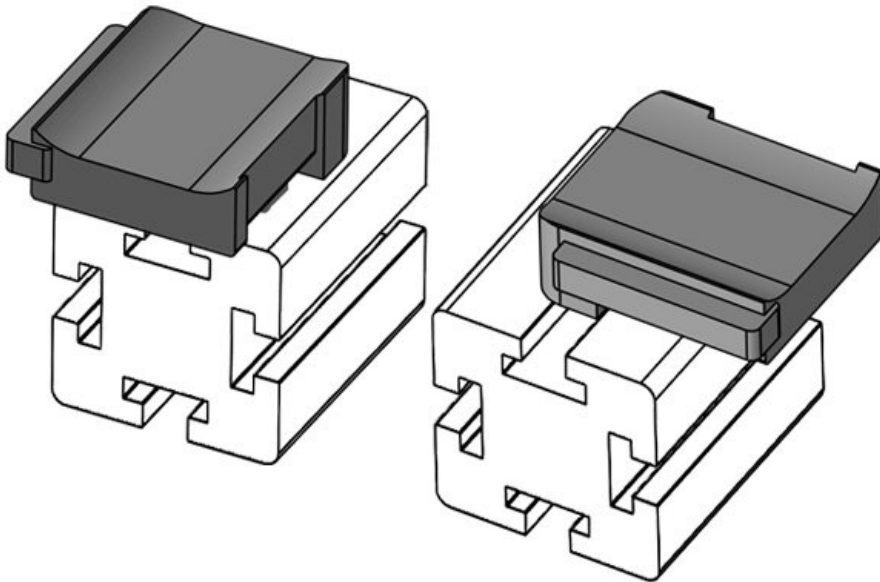

KBH-R 36 MayTec PG40 G8.3

Part No.	61067	Mounting	19 mm
EAN	4251269333	height	
	583		
Package quantity	10		
Suitable for:	KLKB 300 x 17, KLB 15, KLB 20, KLB 25		
Length	43 mm		
Width	36,5 mm		
Height	24,5 mm