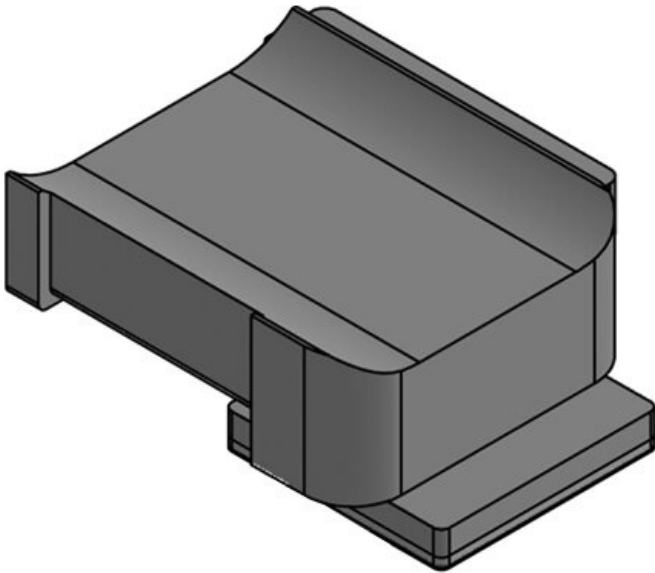

KBH-KS 36

Part No. **61082**
EAN **4251269334**
870
Package quantity **10**
Suitable for: **KLKB 300 x**
17, KLB 15,
KLB 20, KLB
25
Length **50,5 mm**
Width **27 mm**
Height **20 mm**