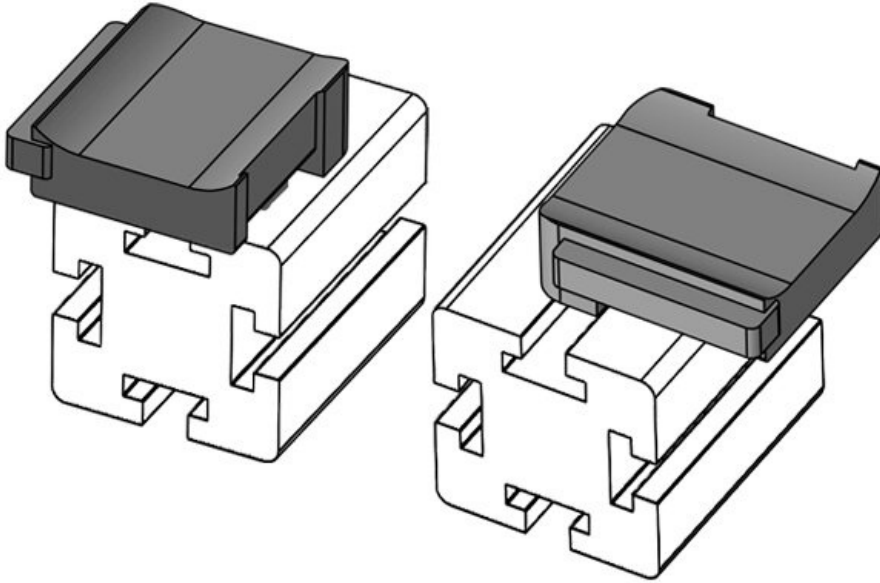

KBH-R 36 80/20 (40 x 40 mm)

Part No.	61090.9005	Mounting height	19 mm
EAN	4251269335075		
Package quantity	50		
Suitable for:	KLKB 300 x 17, KLB 15, KLB 20, KLB 25		
Length	43 mm		
Width	36,5 mm		
Height	26 mm		

KBH-R 12 MiniTec G8

Part No.	61048	Mounting height	16,5 mm
EAN	4251269331473		
Package quantity	10		
Suitable for:	KLKB 200 x 13, KLB 10, KLB 15		
Length	34 mm		
Width	13,5 mm		
Height	23 mm		

KBH-R 12 MiniTec G8

Part No.	61048.9005	Mounting height	16,5 mm
EAN	4251269331664		
Package quantity	50		
Suitable for:	KLKB 200 x 13, KLB 10, KLB 15		
Length	34 mm		
Width	13,5 mm		
Height	23 mm