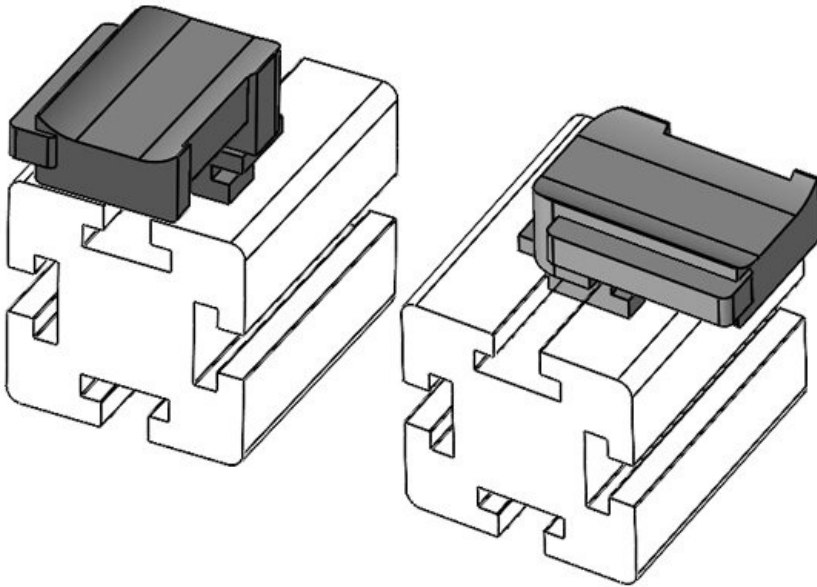

KBH-R 24 80/20 (40 x 40 mm)

Part No.	61089	Mounting	18 mm
EAN	4251269335	height	
	020		
Package quantity	10		
Suitable for:	KLKB 200 x 13, KLB 10, KLB 15, KLB 20		
Length	38 mm		
Width	24,5 mm		
Height	25 mm