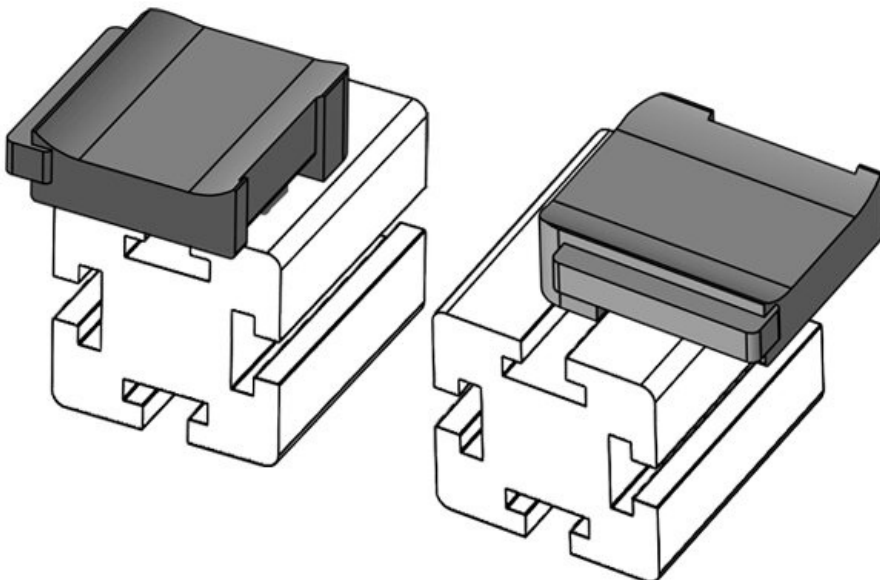

KBH-R 36 80/20 (40 x 40 mm)

Part No.	61090	Mounting	19 mm
EAN	4251269335	height	
	037		
Package quantity	10		
Suitable for:	KLKB 300 x 17, KLB 15, KLB 20, KLB 25		
Length	43 mm		
Width	36,5 mm		
Height	26 mm