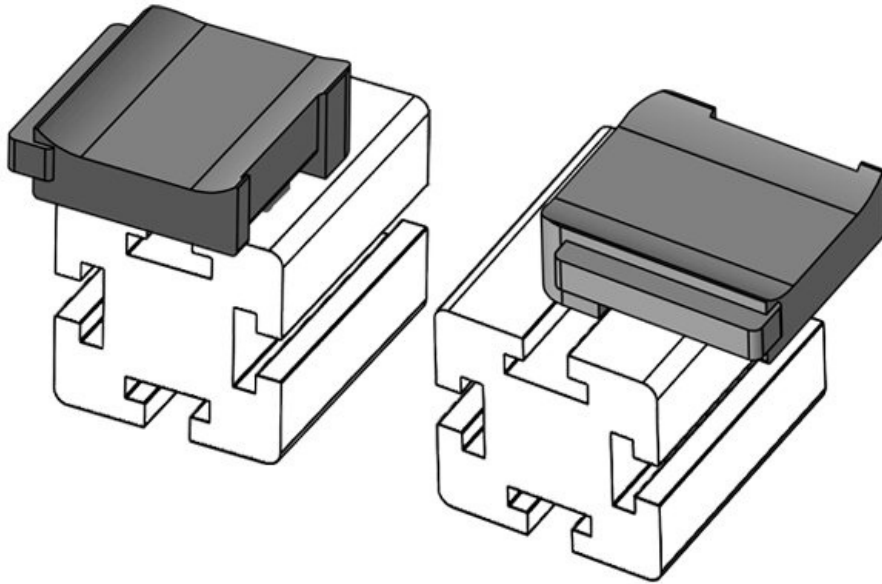

KBH-R 36 Bosch Rexroth G8

Part No.	61056.9005	Mounting	19 mm
EAN	4251269331	height	
Package quantity	50		
Suitable for:	KLKB 300 x 17, KLB 15, KLB 20, KLB 25		
Length	43 mm		
Width	36,5 mm		
Height	22,5 mm		

KBH-R 12 Bosch Rexroth G10

Part No.	61057	Mounting height	16,5 mm
EAN	4251269331565		
Package quantity	10		
Suitable for:	KLKB 200 x 13, KLB 10, KLB 15		
Length	34 mm		
Width	13,5 mm		
Height	26 mm		

KBH-R 12 Bosch Rexroth G10

Part No.	61057.9005	Mounting height	16,5 mm
EAN	4251269331756		
Package quantity	50		
Suitable for:	KLKB 200 x 13, KLB 10, KLB 15		
Length	34 mm		
Width	13,5 mm		
Height	26 mm