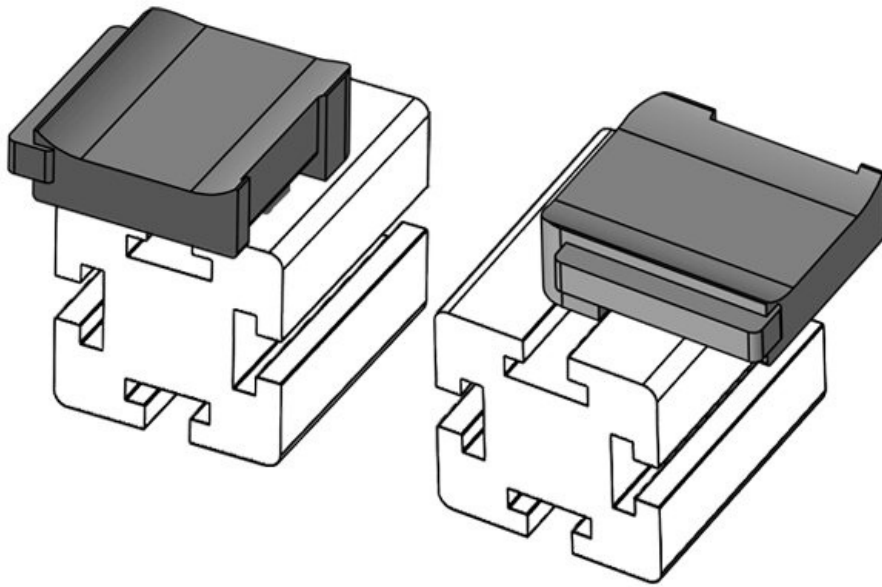

KBH-R 36-1 Bosch Rexroth G8

Part No.	61056	Mounting	19 mm
EAN	4251269331	height	
Package quantity	10		
Suitable for:	KLKB 300 x 17, KLB 15, KLB 20, KLB 25		
Length	43 mm		
Width	36,5 mm		
Height	22,5 mm