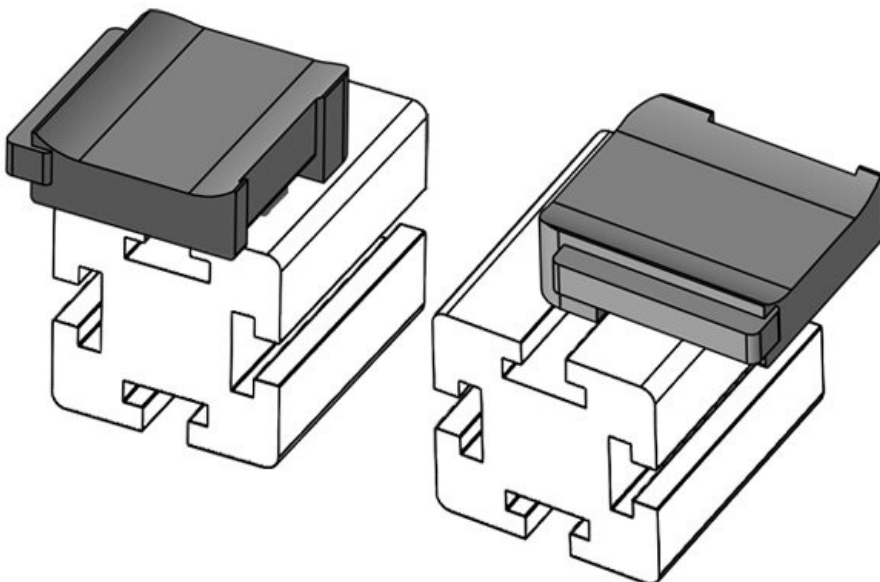

KBH-R 36 MiniTec G8

Part No.	61050.9005	Mounting	19 mm
EAN	4251269331	height	
Package quantity	50		
Suitable for:	KLKB 300 x 17, KLB 15, KLB 20, KLB 25		
Length	43 mm		
Width	36,5 mm		
Height	23 mm