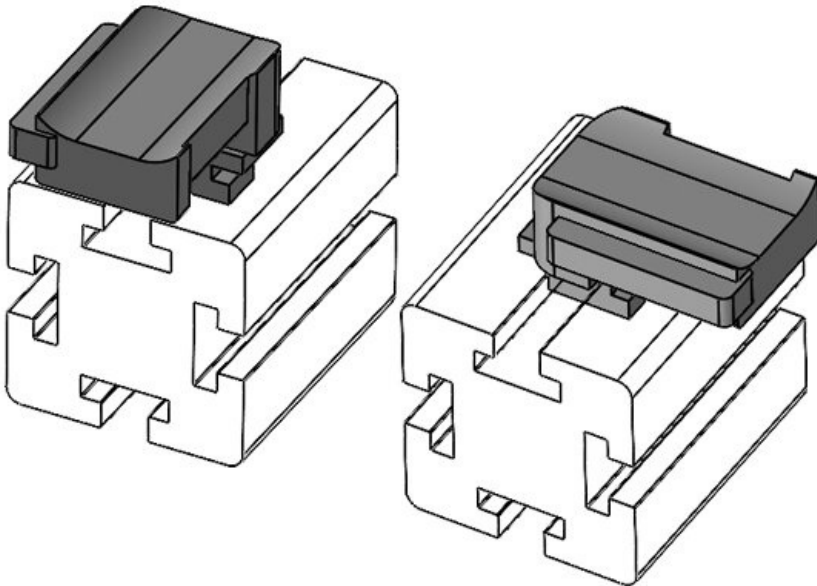

KBH-R 24 80/20 (40 x 40 mm)

Part No.	61089.9005	Mounting	18 mm
EAN	4251269335	height	
	068		
Package quantity	50		
Suitable for:	KLKB 200 x 13, KLB 10, KLB 15, KLB 20		
Length	38 mm		
Width	24,5 mm		
Height	25 mm