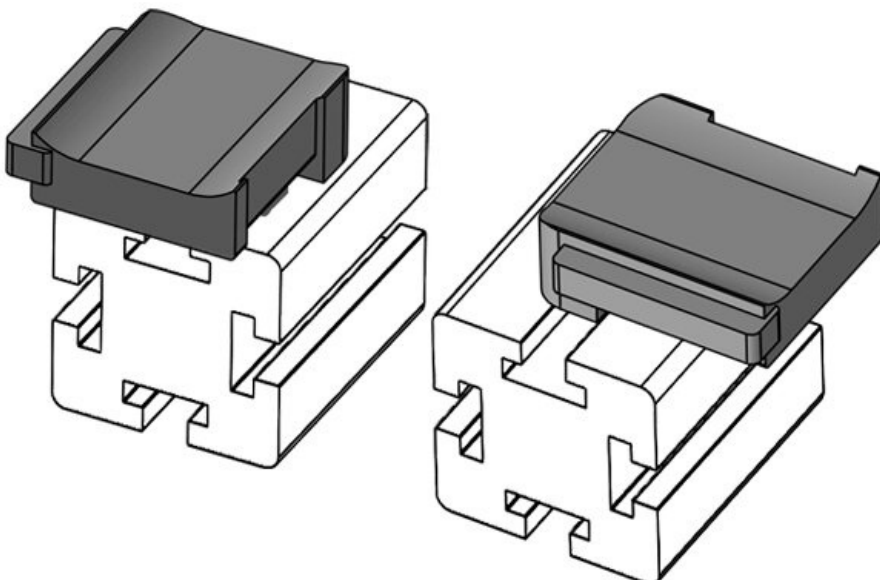

KBH-R 36 Bosch Rexroth G10

Part No.	61059	Mounting	19 mm
EAN	4251269331	height	
	589		
Package quantity	10		
Suitable for:	KLKB 300 x 17, KLB 15, KLB 20, KLB 25		
Length	43 mm		
Width	36,5 mm		
Height	26 mm