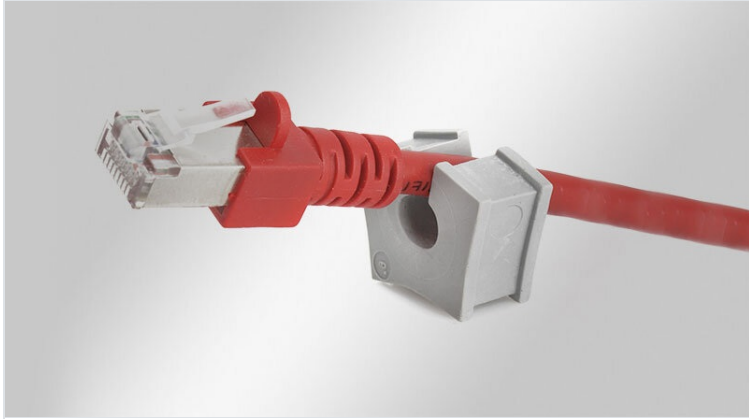

# QT | Cable grommets for QUICK systems

for cable diameters 1 - 15 mm / IP54

The QT range supports cable diameters from 1 to 15 mm. They are used with the following cable entry frames:

- [KEL-QUICK](#)
- [QVT](#)
- [QVT-CLICK](#)
- [KEL-QTA](#)

QT grommets enable a sealing of the cables with IP54.

When using double or quadruple grommets the cable density of cable entry frames and cable glands can be greatly increased. The multi-hole model range QT is designed for cable diameters from 1 to 6 mm. icotek also offers special cable grommets for e.g. ASI lines.

When installing the QT grommets in multiple rows, the flat sides should be facing each other. This allows the flat sides to match up and provide a secure seal.

IP54

C<sub>RU</sub>US

RIWA

HL3  
EN 45545-2

ECOLAB  
certified